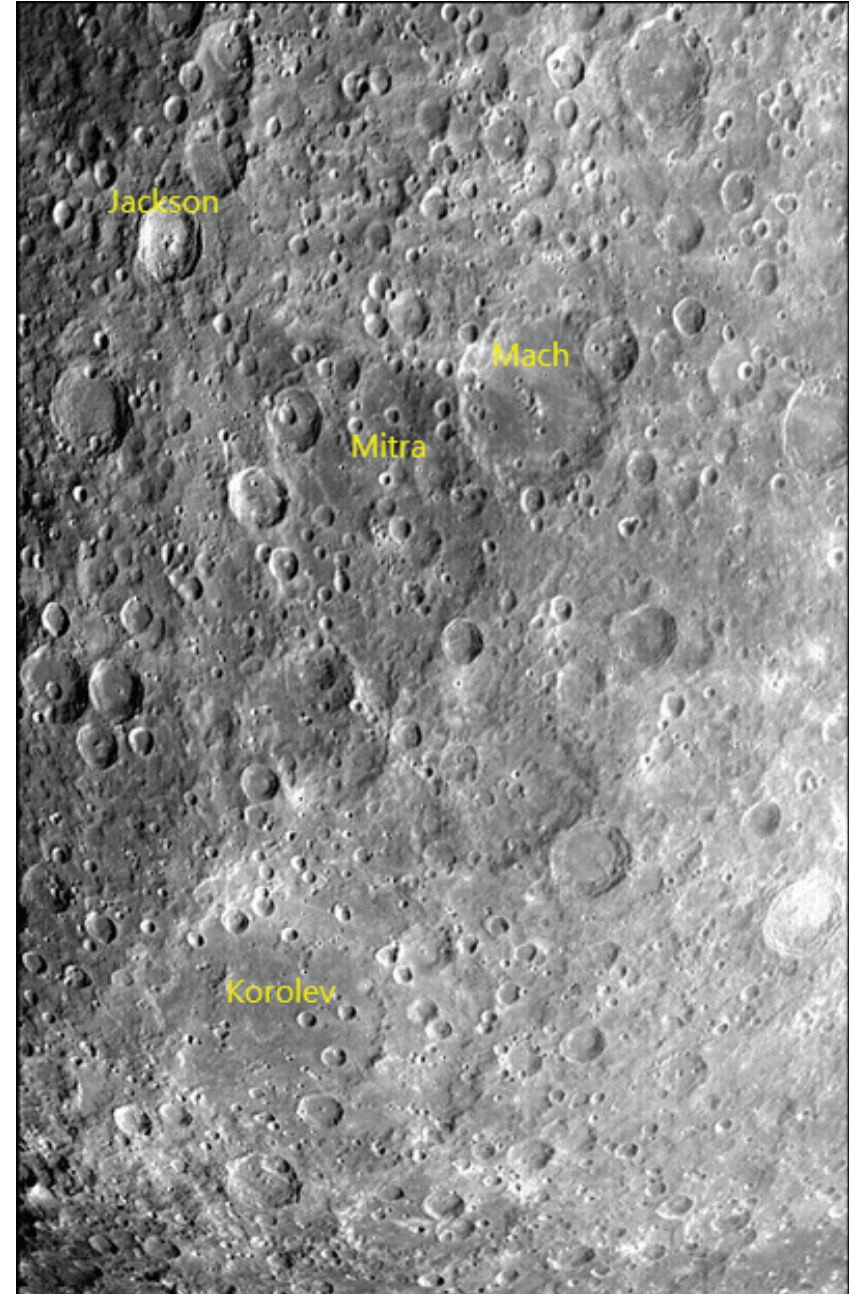

First set of beautiful images of the Earth captured by Chandrayaan-2 Vikram Lander